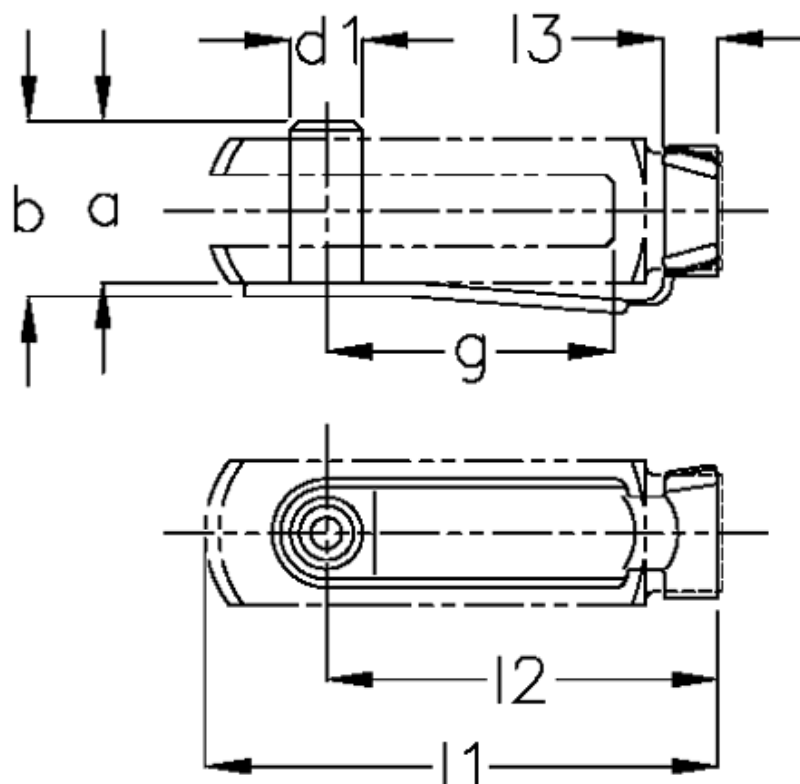

Article number: 140540408

Description: KLEE Fork pin with snap-on spring FKB 4x8

## Measures

a	= 10
b	= 11.0
d1 h11	= 4
g	= 8
l1	= 18.5
l2	= 15.0
l3	= 4.5
Size	= 4 x 8

Threaded fork piece = M4  
Weight 100 pcs. = 0.145